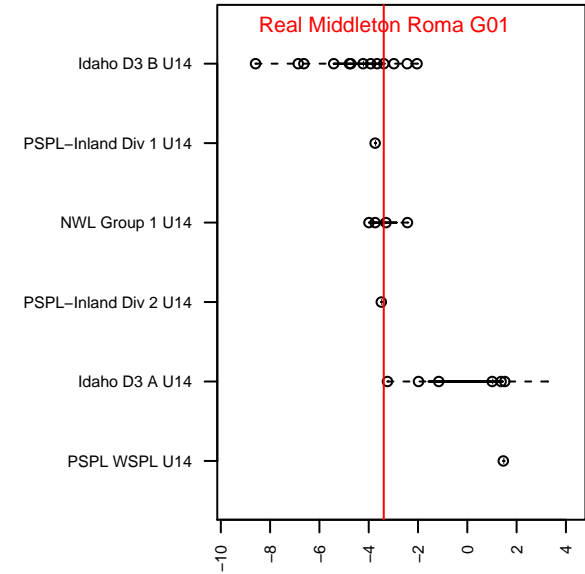

**attack and defense rating
relative to others at age
and all opponents in last 13 months**