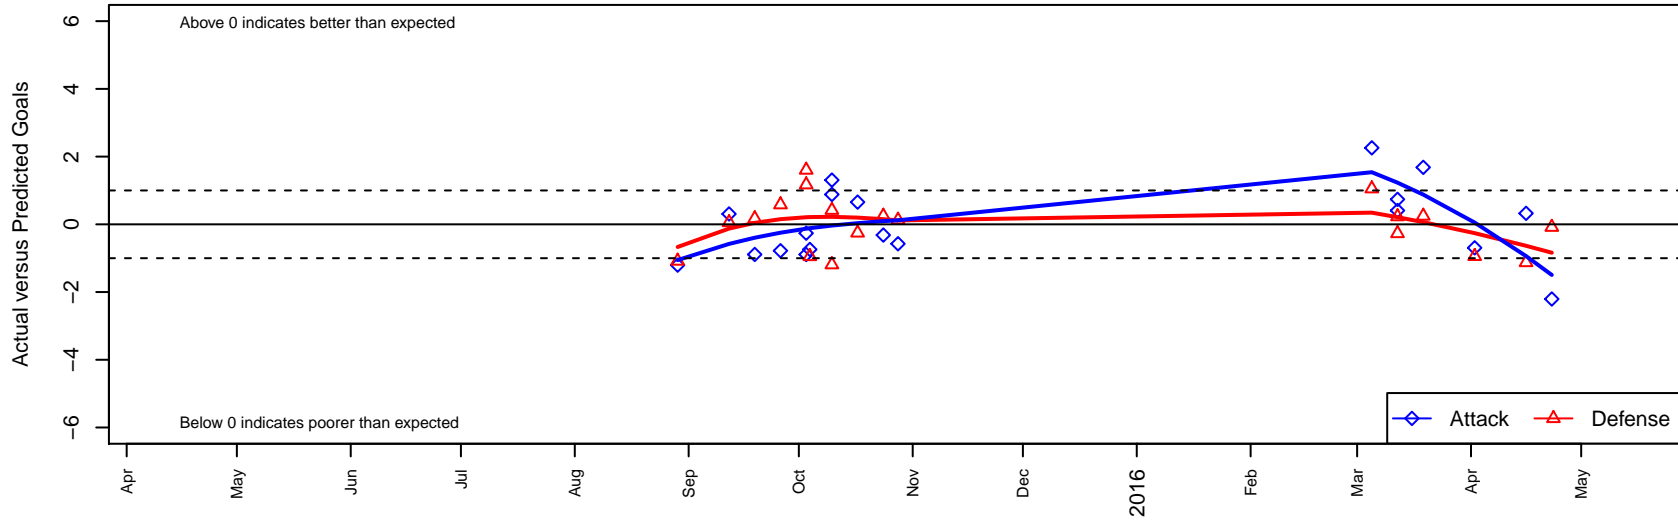

Real Middleton Roma G01

alt names used:

Venues played:

, ID
 G01 total strength=784
 attack=0.93 defense=0.96
 fall league = Idaho D3 B U14
 spr league = Spr Idaho D3 B U14
 notes= CF

2015 Idaho D3 B U14
 2015 GEM State Challenge U14 Silver East U1
 2015 Spr Idaho D3 B U14

Real Middleton Roma G01
 Dots are actual minus expected GF (blue circles) and GA (red triangles).
 Blue line is smoothed change in attack strength. Red is smoothed change in defense strength.

**attack and defense variance (black dot)
relative to other teams
and top 10 in region**