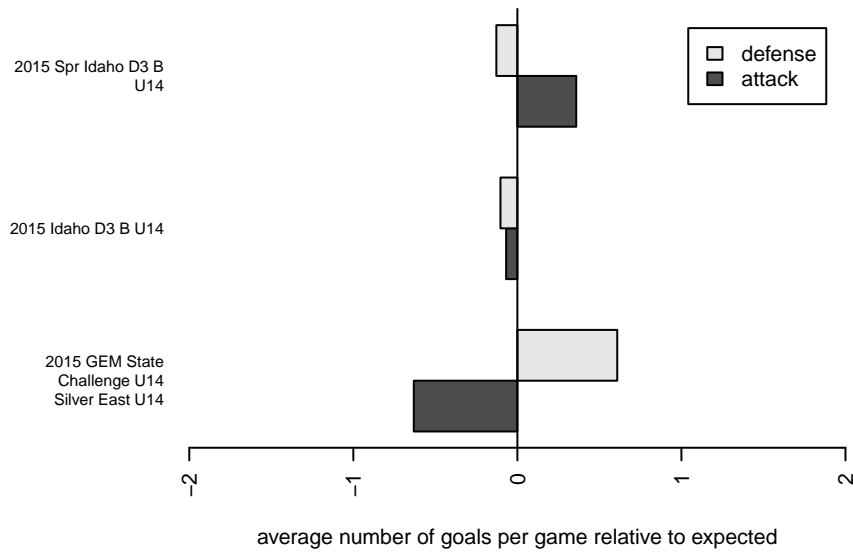

Performance relative to 13 month average